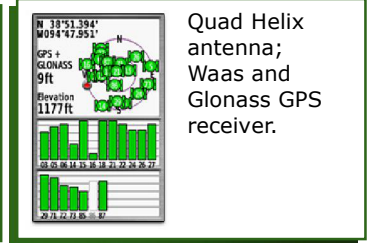

Our GSF Outils AG application let you add your own images (img) in the devices.

Map64  
339.99\*

With detailed maps create your destinations and follow your movement step by step.

One-year subscription to BirdsEye Satellite images included with the 64s and 64ST models.

The included barometric altimeter function provides an accurate elevation profile.

Up to 16 hours of battery life and set of rechargeable batteries in the unit.

Quad Helix antenna; Waas and Glonass GPS receiver.