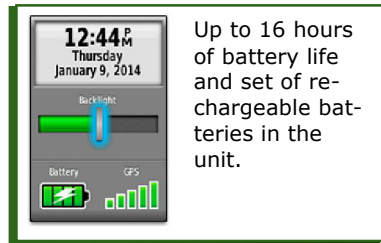

Our GSF Outils AG application let you add your own images (img) in the devices.

Map64  
339.99\*

With detailed maps create your destinations and follow your movement step by step.

One-year subscription to BirdsEye Satellite images included with the 64s and 64ST models.

The included barometric altimeter function provides an accurate elevation profile.

Up to 16 hours of battery life and set of rechargeable batteries in the unit.

Quad Helix antenna; Waas and Glonass GPS receiver.