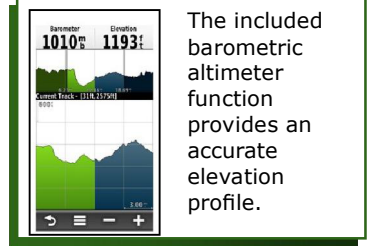

Our GSF Outils AG application let you add your own images (img) in the devices.

Map64  
339.99\*

With detailed maps create your destinations and follow your movement step by step.

One-year subscription to BirdsEye Satellite images included with the 64s and 64ST models.

The included barometric altimeter function provides an accurate elevation profile.

Up to 16 hours of battery life and set of rechargeable batteries in the unit.

Quad Helix antenna; Waas and Glonass GPS receiver.